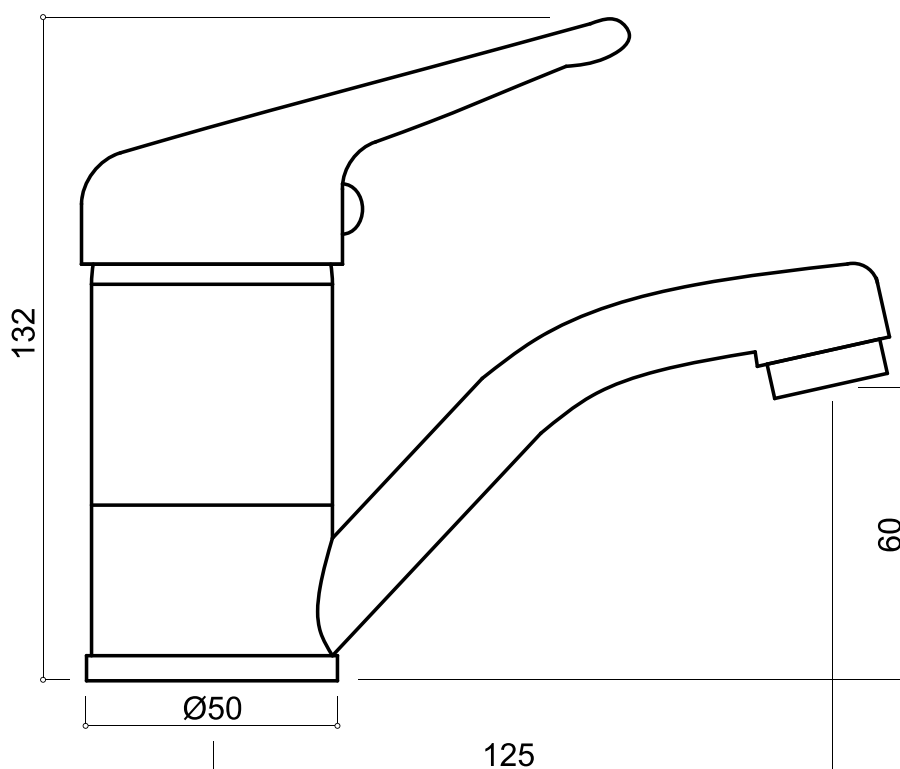

**BBM40-C**  
Blikk Basin Mixer Swivel

**Note:** If pressure exceeds 500kPa, a pressure limiting valve must be installed.