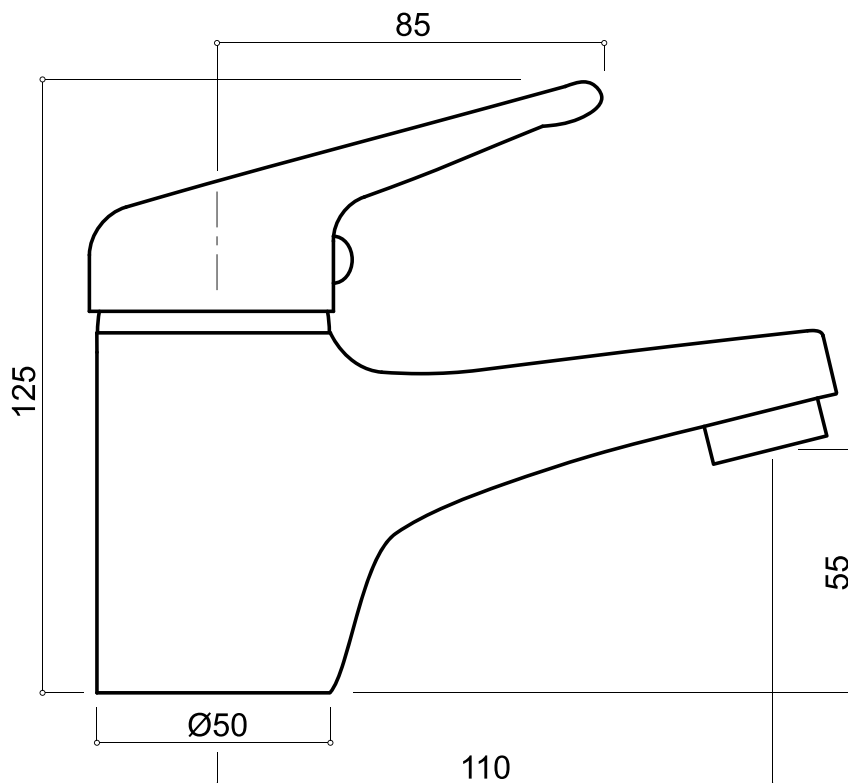

BCBM40-C
Bliikk Basin Mixer Fixed

Note: If pressure exceeds 500kPa, a pressure limiting valve must be installed.