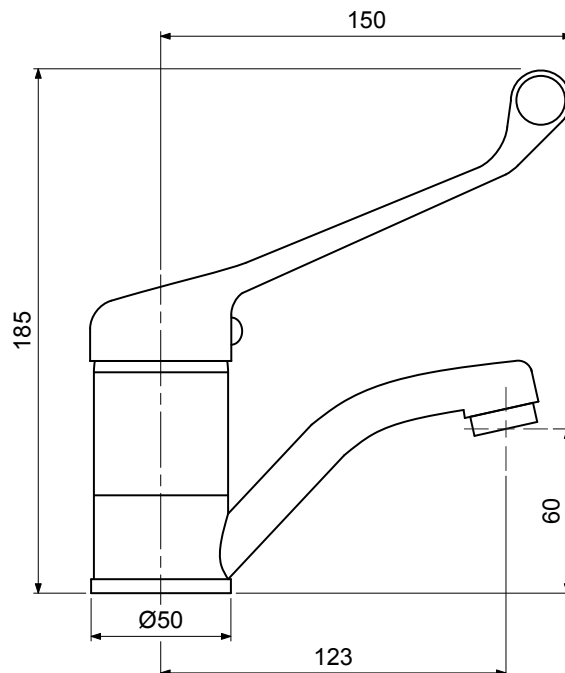

BDBM-C
BLIKK DISABLED
BASIN MIXER

Note: If pressure exceeds 500kPa, a pressure limiting valve must be installed.