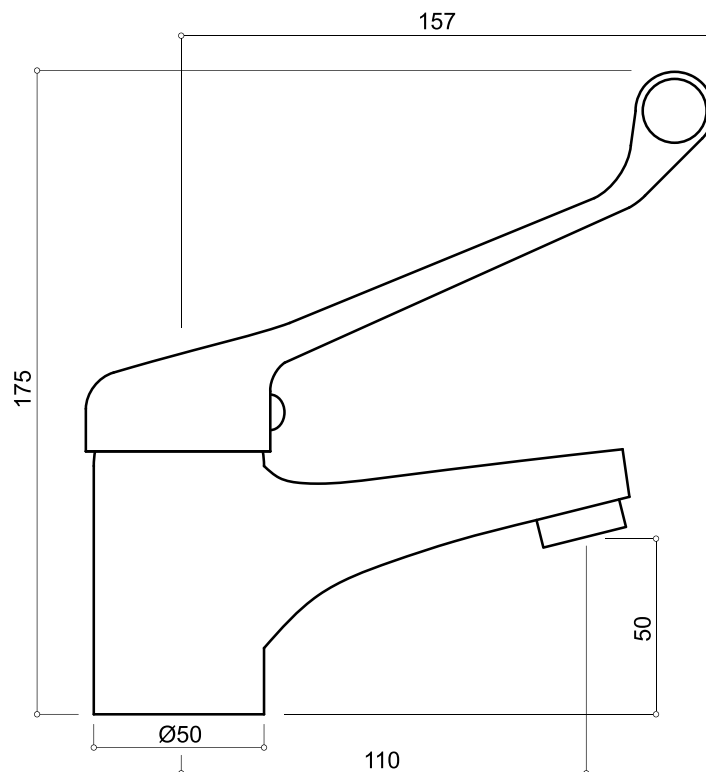

BCBM40-C
Blikk Basin Mixer Fixed
Disabled Lever

Note: If pressure exceeds 500kPa, a pressure limiting valve must be installed.