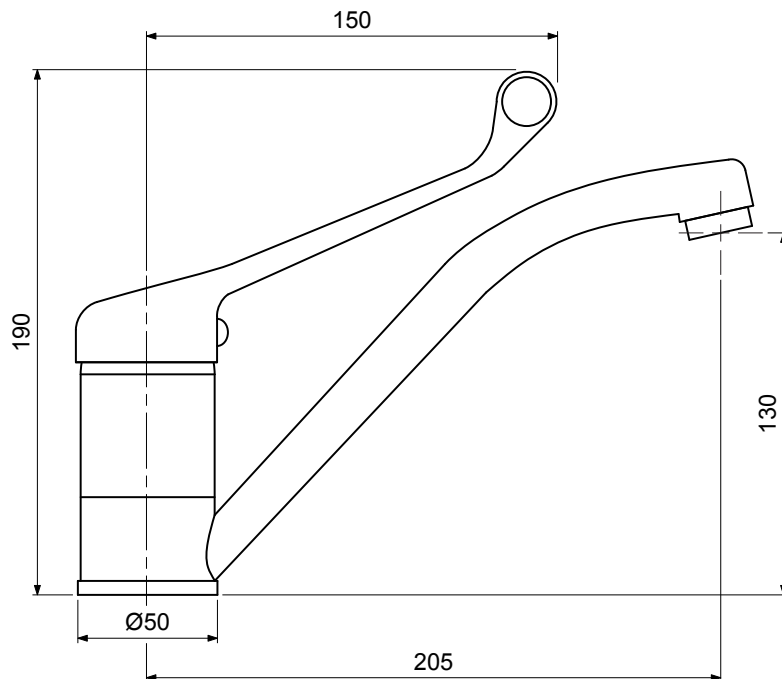

**BDSM40-C**  
**BLIKK DISABLED**  
**SINK MIXER**

**Note:** If pressure exceeds 500kPa, a pressure limiting valve must be installed.