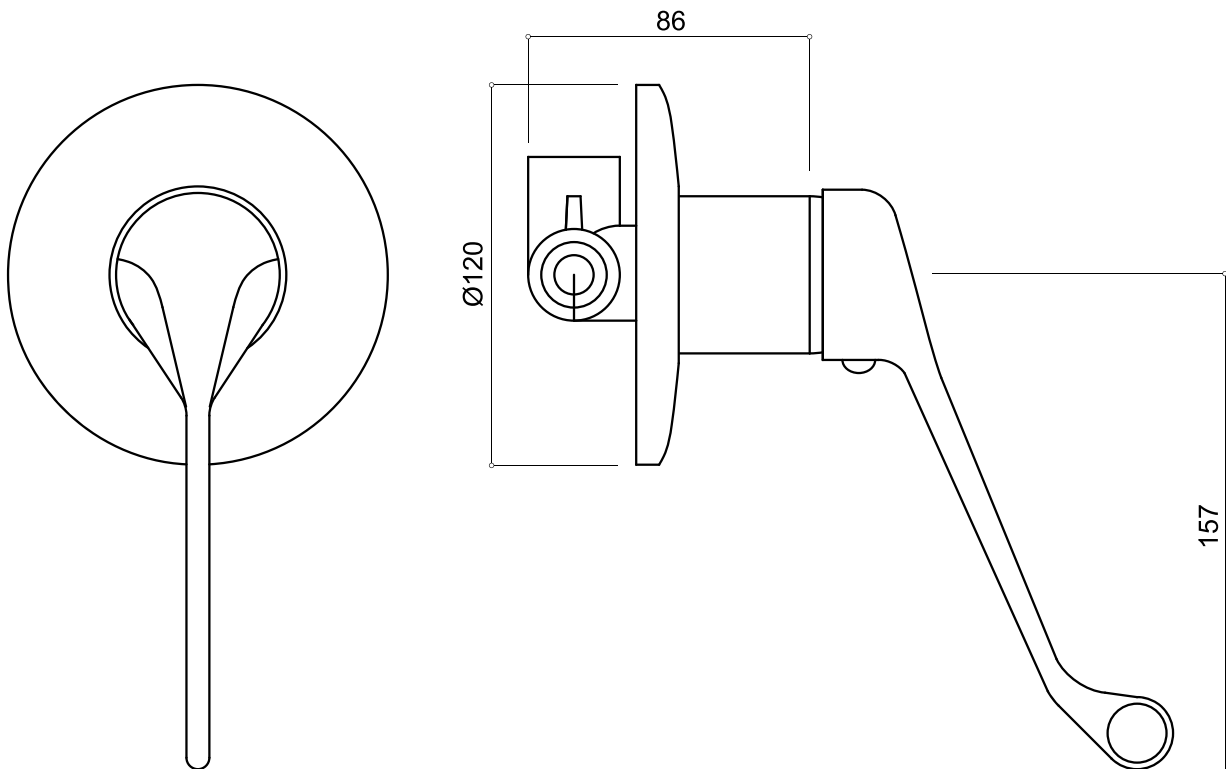

**BDWM-C**  
Blikk Shower/Bath Mixer  
Disabled Lever

**Note:** If pressure exceeds 500kPa, a pressure limiting valve must be installed.