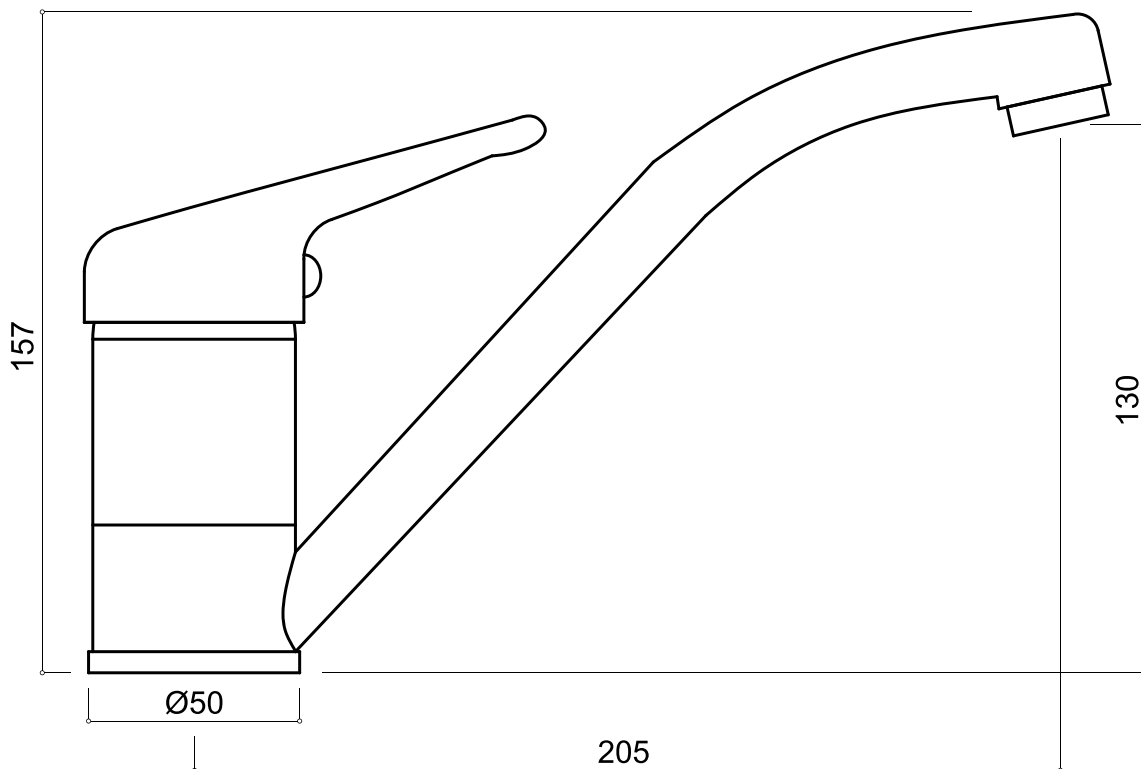

BSM40-C
Blikk Sink Mixer 40mm

Note: If pressure exceeds 500kPa, a pressure limiting valve must be installed.