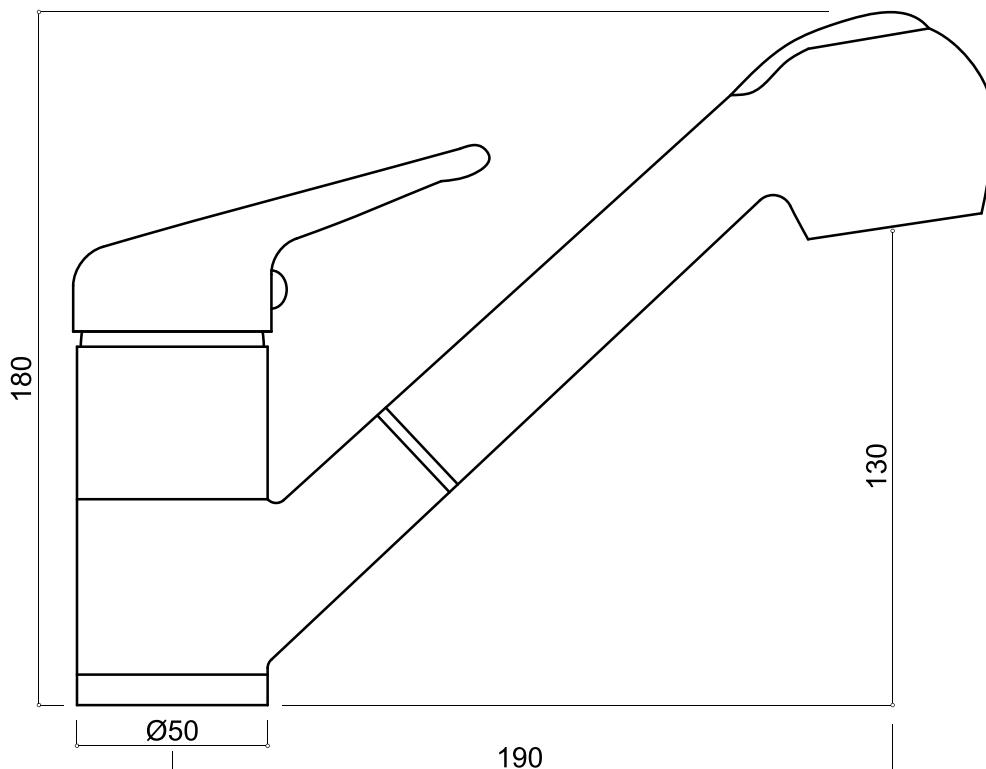

BSMPOS-C
Blikk Sink Mixer
w/ Vege Spray

Note: If pressure exceeds 500kPa, a pressure limiting valve must be installed.