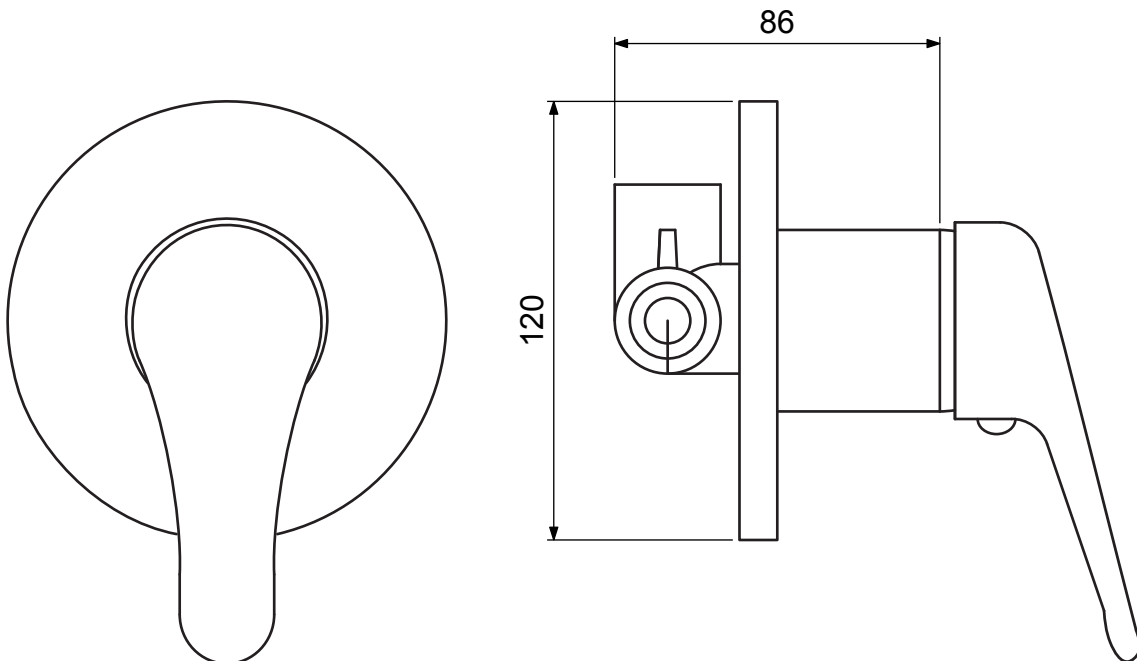

BWM40-C
BLIKK SHOWER/BATH
MIXER 40mm

Note: If pressure exceeds 500kPa, a pressure limiting valve must be installed.