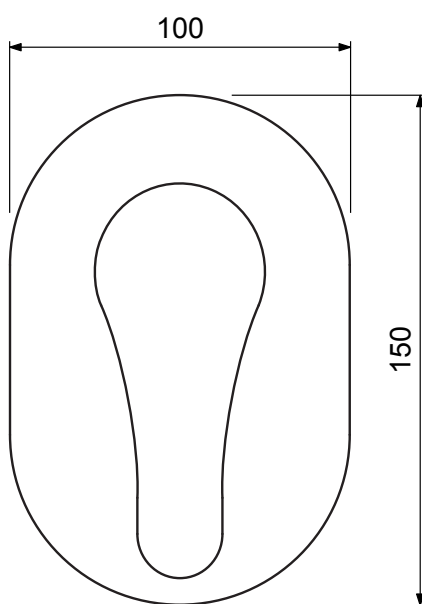

BWMD40-C
BLIKK SHOWER/BATH
DIVERTER MIXER

Note: If pressure exceeds 500kPa, a pressure limiting valve must be installed.