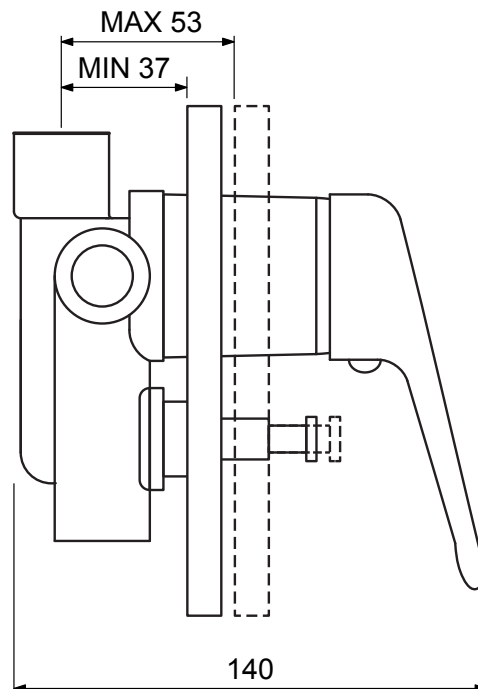

BWMD40-C
BLIKK SHOWER/BATH
DIVERTER MIXER

Note: If pressure exceeds 500kPa, a pressure limiting valve must be installed.