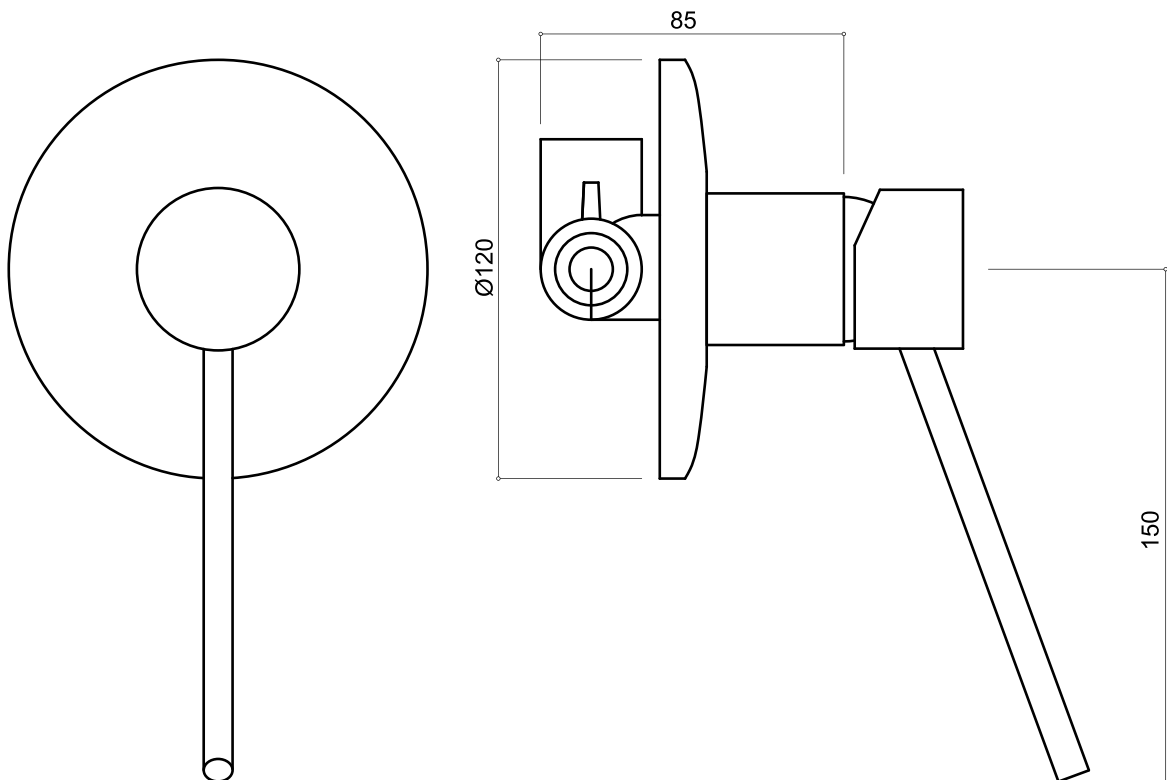

**MDWM-C**  
Mirada Shower/Bath Mixer  
Disabled Lever

**Note:** If pressure exceeds 500kPa, a pressure limiting valve must be installed.