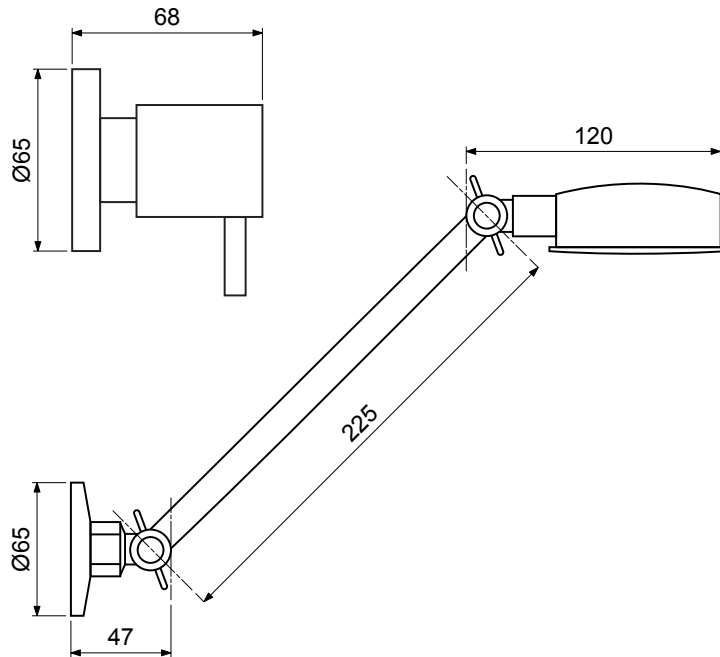

PAADSS-C
PANORAMA ALL DIR.
SHOWER SET 1/4 TURN

Note: If pressure exceeds 500kPa, a pressure limiting valve must be installed.