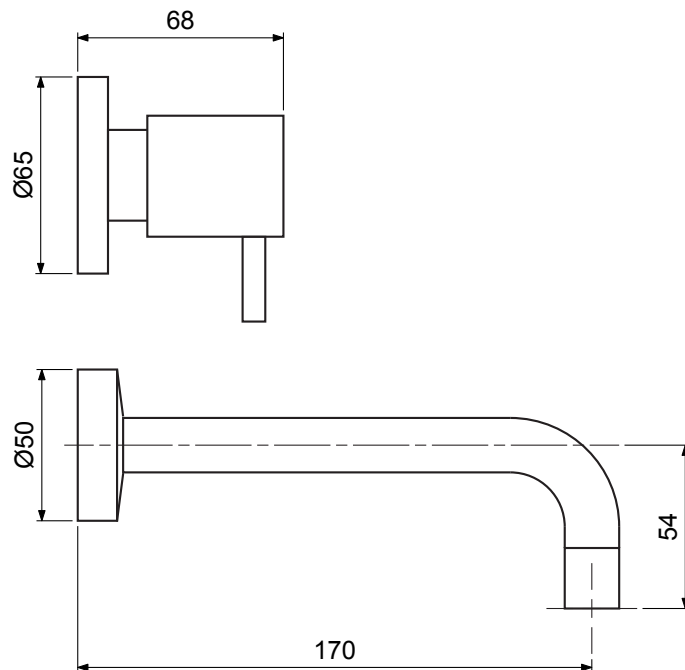

PABTS-C
PANORAMA BATH SET
1/4 TURN

Note: If pressure exceeds 500kPa, a pressure limiting valve must be installed.