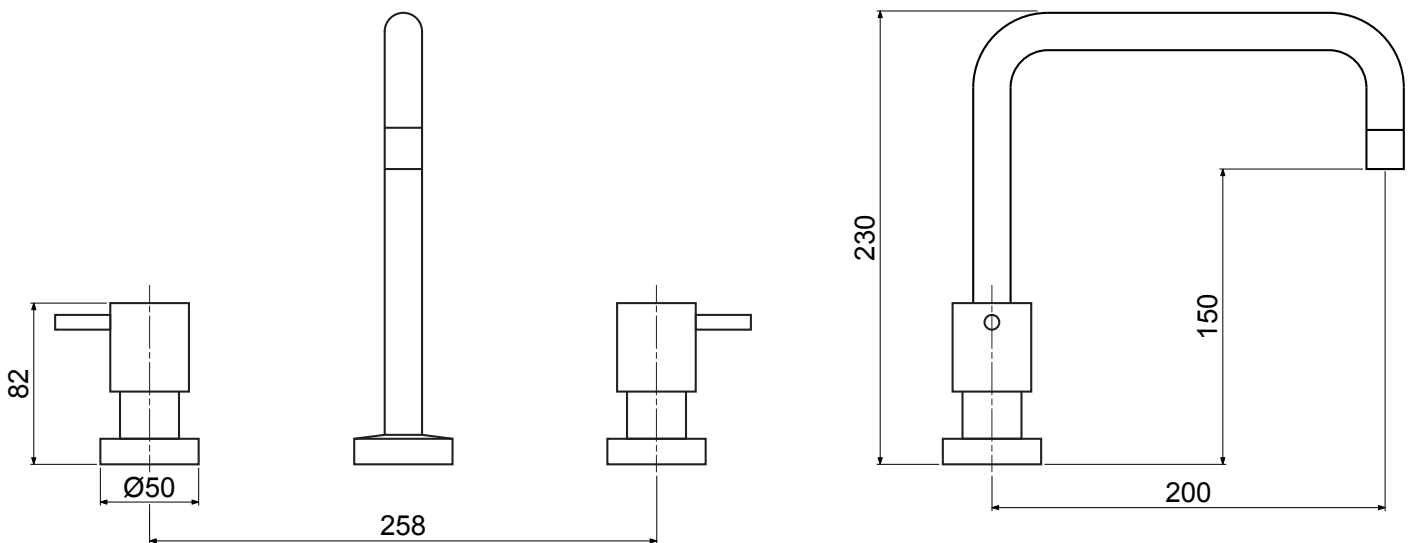

PAFBSS-C  
PANORAMA HOB SINK SET  
1/4 TURN

**Note:** If pressure exceeds 500kPa, a pressure limiting valve must be installed.