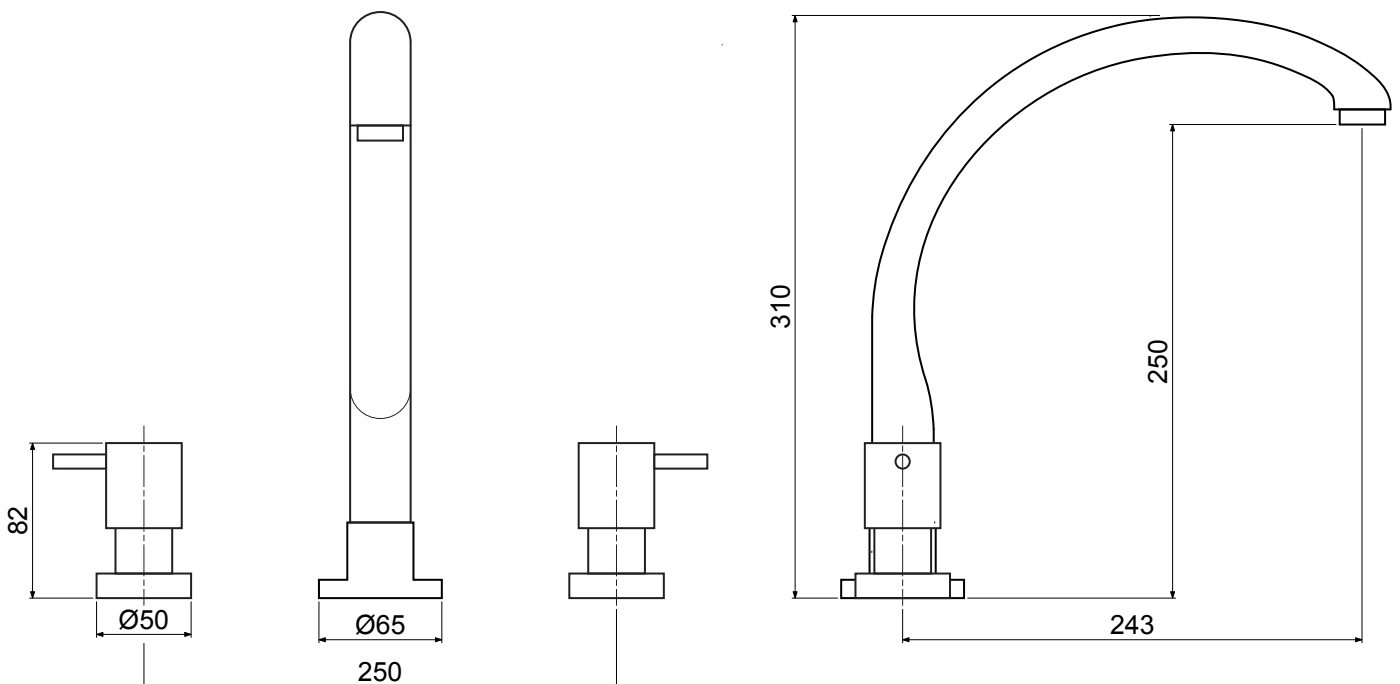

PAHSS-C  
PANORAMA HOB SPA SET  
1/4 TURN

*Note: If pressure exceeds 500kPa, a pressure limiting valve must be installed.*