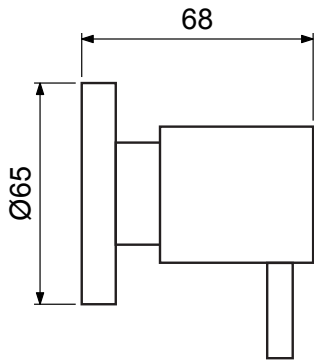

PALS-C
PANORAMA LAUNDRY SET
1/4 TURN

Note: If pressure exceeds 500kPa, a pressure limiting valve must be installed.