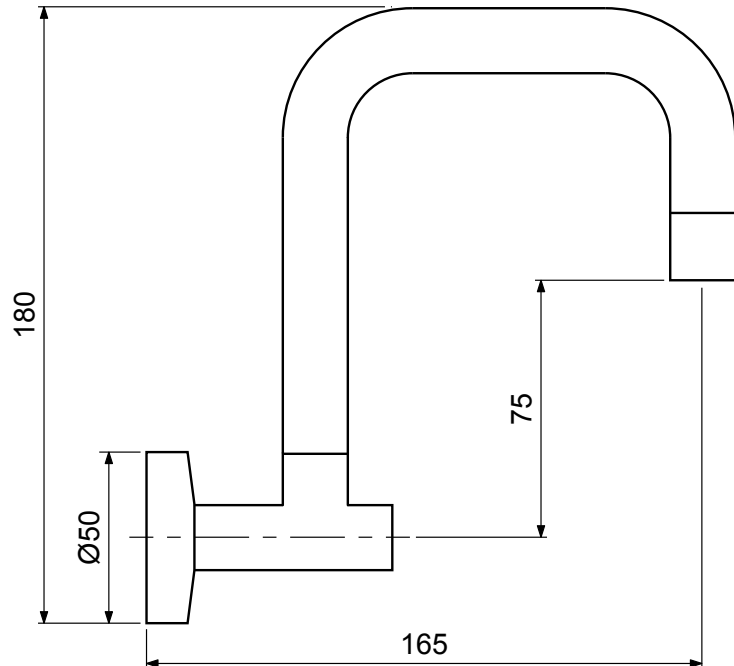

PALS-C
PANORAMA LAUNDRY SET
1/4 TURN

Note: If pressure exceeds 500kPa, a pressure limiting valve must be installed.