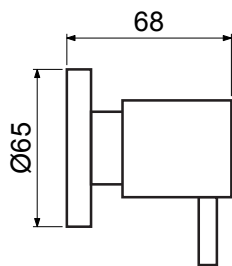

PAWSPS-C  
PANORAMA WALL SPA  
SET 1/4 TURN

**Note:** If pressure exceeds 500kPa, a pressure limiting valve must be installed.