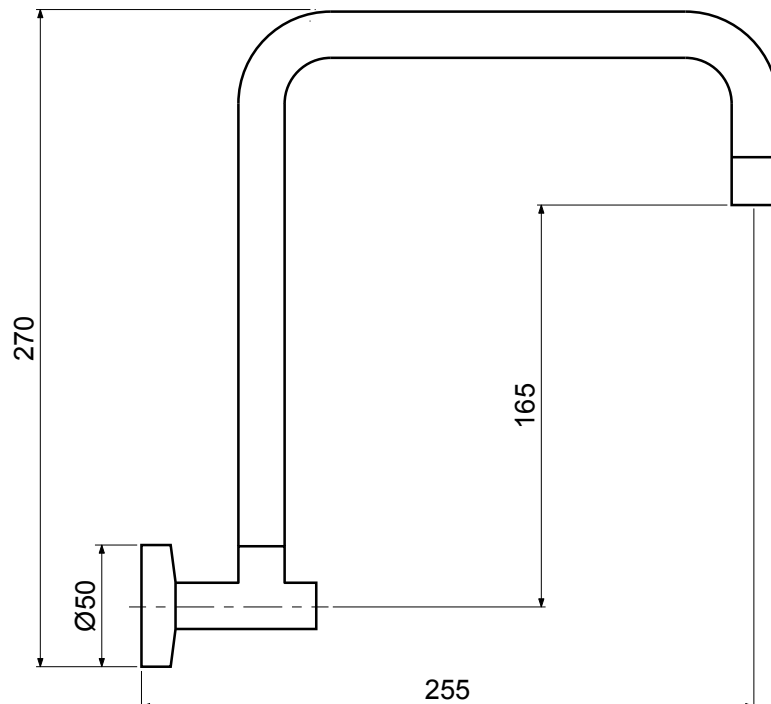

PAWSPS-C  
PANORAMA WALL SPA  
SET 1/4 TURN

**Note:** If pressure exceeds 500kPa, a pressure limiting valve must be installed.