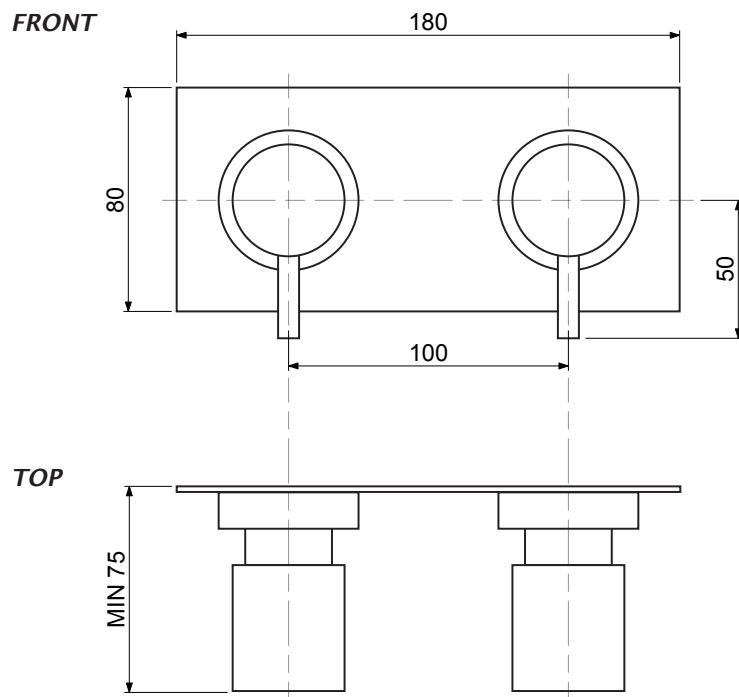

PP2H-C  
PANORAMA PLATE SET  
2 HOLE

**Note:** If pressure exceeds 500kPa, a pressure limiting valve must be installed.