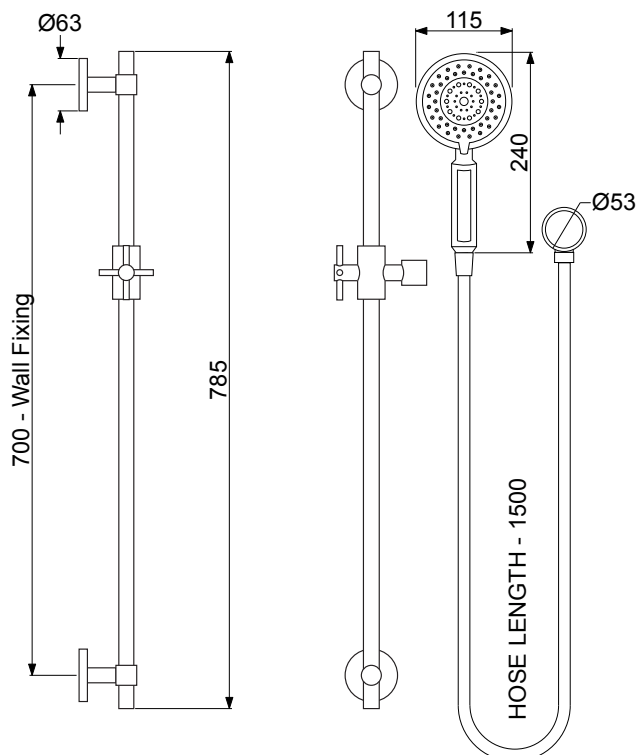

SHR-004C  
VOYEUR RAIL SHOWER

**Note:** If pressure exceeds 500kPa, a pressure limiting valve must be installed.